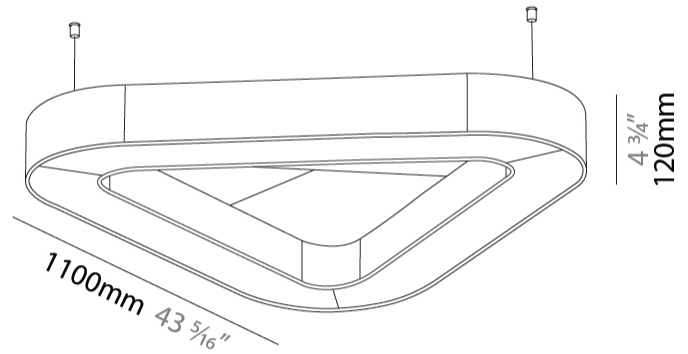

GENERAL

Series: Victory Acoustic
Brand: Prolicht
Division: Architectural
Mounting Type: Suspension
Mounting Location: Ceiling
Subcategory: Acoustic

PHYSICAL

Shape: Round
Length (mm): 1100
Length (in): 43 ⁵/₁₆
Width (mm): 1012
Width (in): 39 ¹³/₁₆
Height (mm): 120
Height (in): 4 ³/₄
Light Distribution: Direct
Diffuser: PMMA - Opal / Micro-Prism
Fixture Finish: SSR / BKV / CWI / CRY / HAB / UFT / ITA / RUA / FTG / MYG / LOD / PUS / FRO / FUP / KIA / POP / BLS / SPG / MEY / GOH / GUM / CHC / COM / ABZ / JAG / OBR / MOS / ROR
Accent Finish: ANC / ASH / BNA / BTC / BZE / CEL / EGG / EVG / FOG / FOS / FST / FUA / IRI / IRO / KHA / LIC / LIM / MER / MSN / MUS / ONX / PEA / PLU / POL / PPY / RAY / ROY / RST / STE / SWD / TAN / TAU
Fixture Material: Aluminum
Cable Details: 2 000mm / 78 3/4" or 6 000mm / 236 1/4" Transparent Cable

ELECTRICAL

Lamp Type: LED (Zhaga Standard)
Input Wattage (W): 44.1
Total Output Wattage (W): 40
Dimming: Non-Dimmable
Driver Included: Yes
Driver Location: Integrated
Driver Type: Constant Current - Universal
Driver Class: Class 2
Input Voltage (V): 120 - 277

LED

Color Temperature (°K): 2700 / 3000 / 3500 / 4000
Max. Delivered Lumen (lm): 3734 / 3865 / 4538 / 3929
Nominal Lumen (lm): 5745 / 5946 / 6982 / 6045
CRI: >90 CRI
Lamp Life (hrs): 50000

OPTICAL

RATINGS AND CERTIFICATIONS

Certified By: CSA Certified to UL and CSA Standards
IP rating: IP20