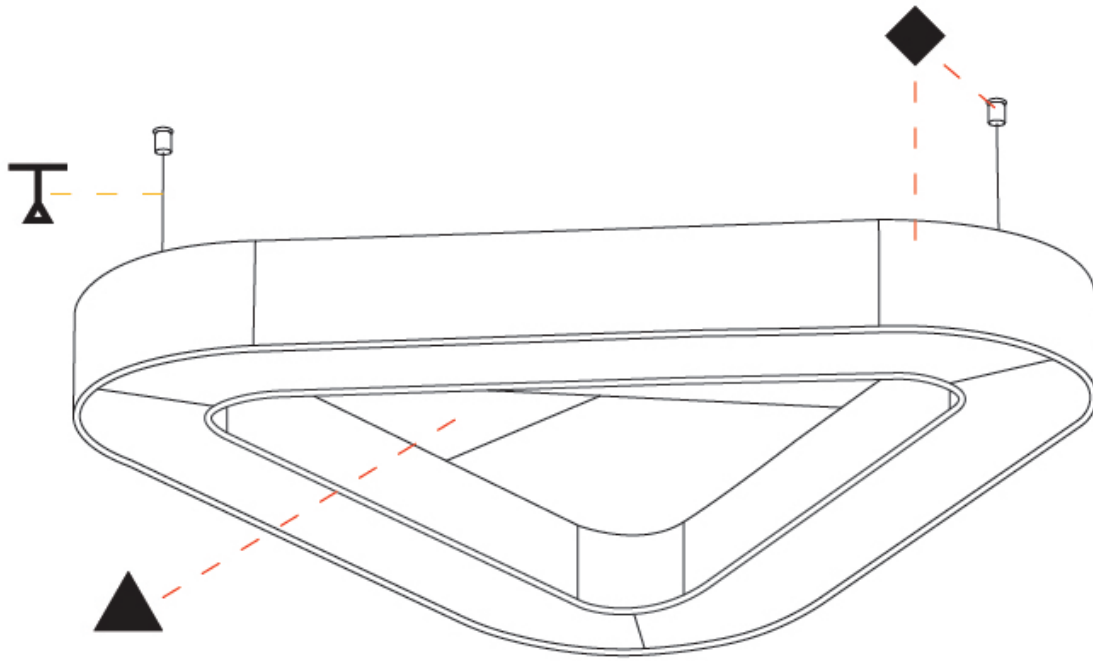

VICTORY ACOUSTIC SUSPENSION

A300742-

PROJECT _____

TYPE _____

SPECIFIER _____

QUANTITY _____

DATE _____

A